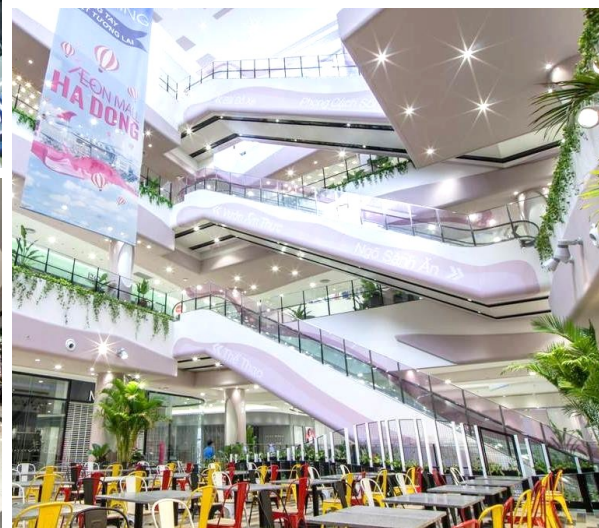

Completion Year : 2018

YAMAMOTO STEEL FACTORY

Location : VINH PHUC, Vietnam

Scope : Interior Design , Construction & Furniture

Completion Year : 2021

AEON MALL HA DONG

Location : Hanoi, Vietnam

Scope : Construction / Ceiling & Decorations

Completion Year : 2019

AEON MALL HA DONG

Location : Hanoi, Vietnam
Scope : Construction / Toilet
Completion Year : 2019

UMI NO SHIZUKU HANOI OFFICE

Location : Hanoi, Vietnam

Scope : Construction & Furniture