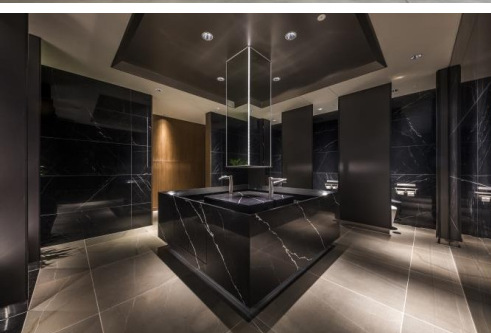

TOYOTA OKAYAMA DANANG

Location : Danang, Vietnam
Scope : Construction , Office Furniture
Completion Year : 2020