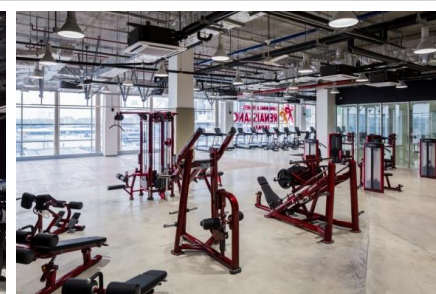

RENAISSANCE AEON LONG BIEN

Location : Hanoi, Vietnam

Scope : Construction , Furniture

Completion Year : 2016