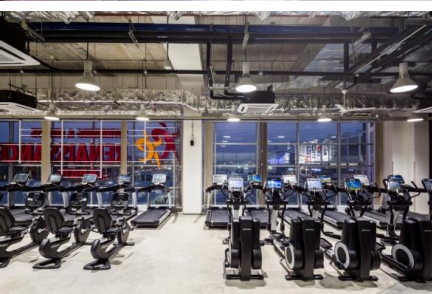

RENAISSANCE AEON LONG BIEN

Location : Hanoi, Vietnam

Scope : Construction , Furniture

Completion Year : 2016